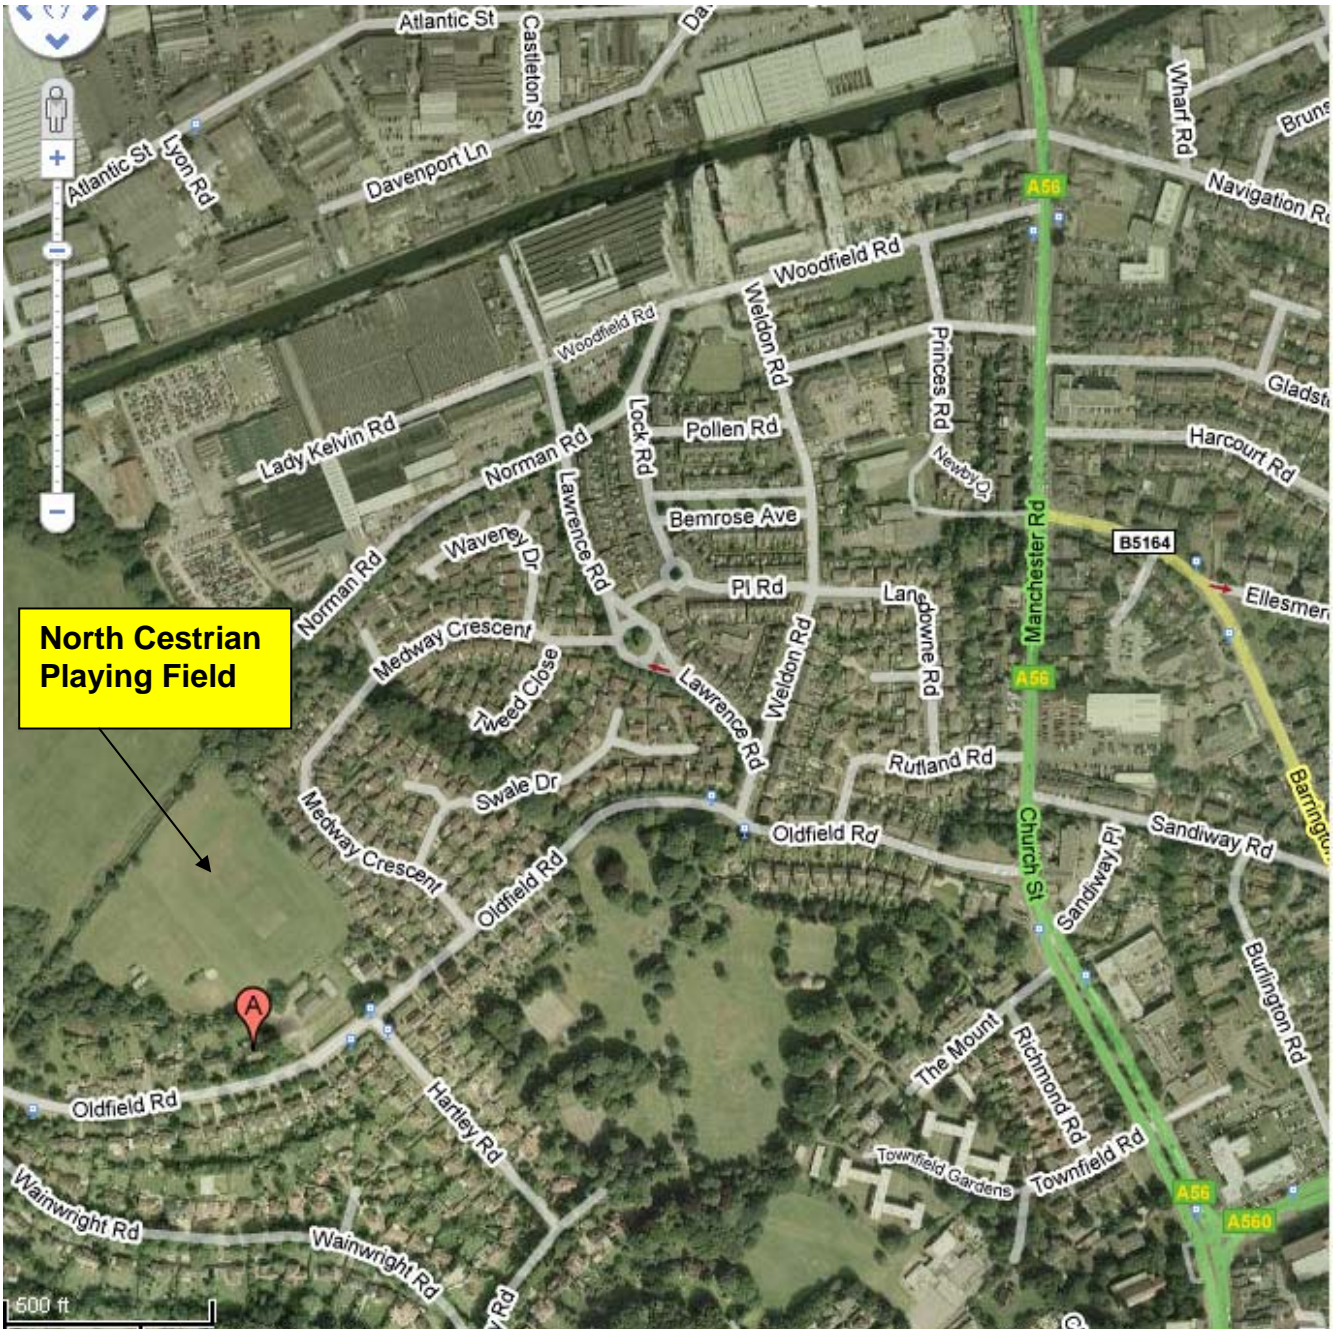

North Cestrian – Playing Field

Postal Code: WA14 4BJ

Directions: A56 towards Altrincham, passing VW dealer on left next turning right at "George & Dragon" into Oldfield Road.